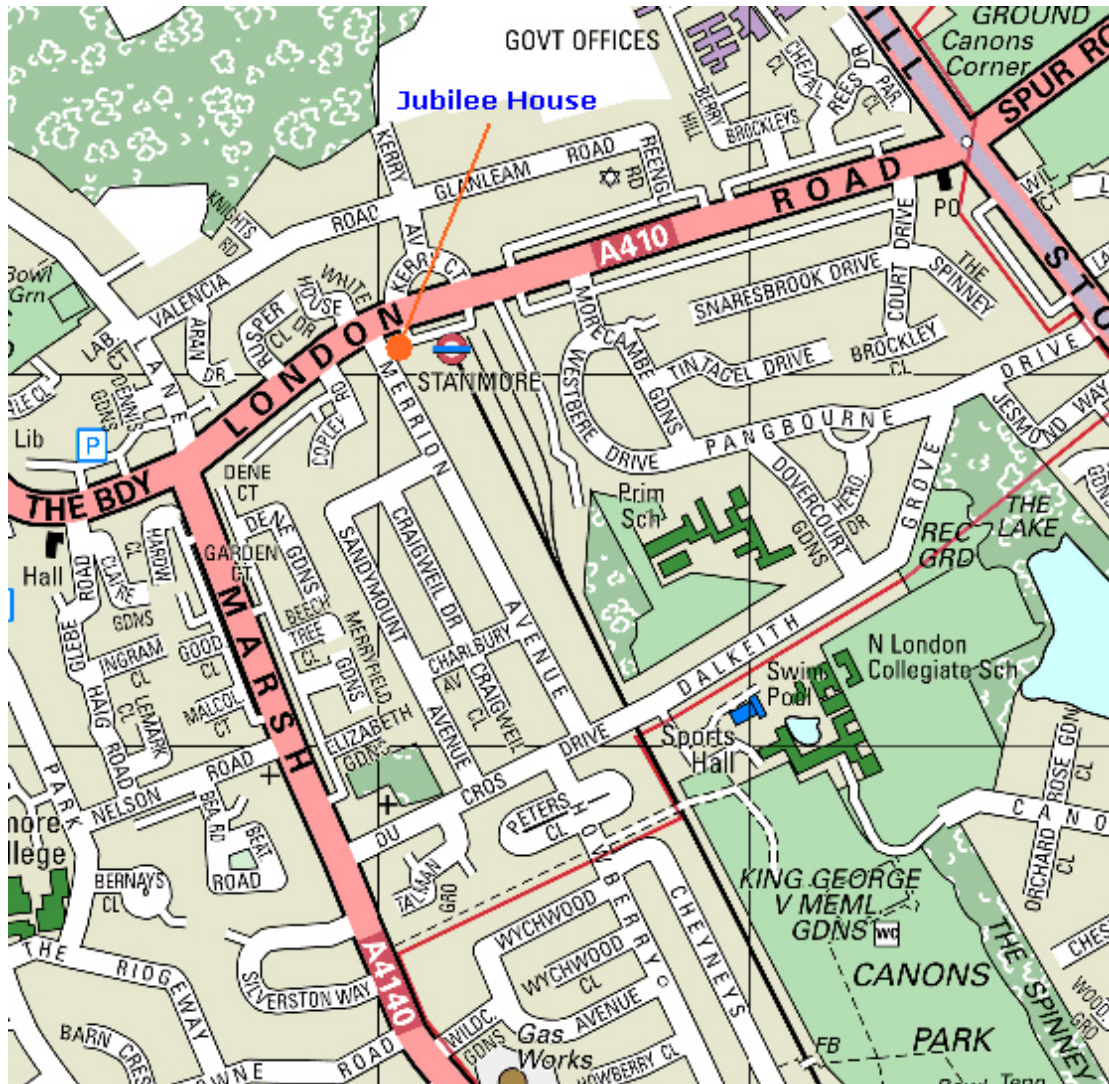

Lifesavingkit Limited
Jubilee House
Merrion Avenue
Stanmore
HA7 4RY
United Kingdom

🚇 By Rail from Stanmore Underground Station (Jubilee Line)

Turn left out of the station entrance. Jubilee House is situated on the corner of London Road and Merrion Avenue. Entrance is on Merrion Avenue.

🚗 By Car from M1 Junction 4

Leave the M1 at junction 4. Take the A41 southbound (Edgware Way). At the roundabout, turn right into Spur Road. At the next roundabout take the second exit into London Road. Take the first left after Stanmore Underground Station into Merrion Avenue. Jubilee House is situated immediately on the left.